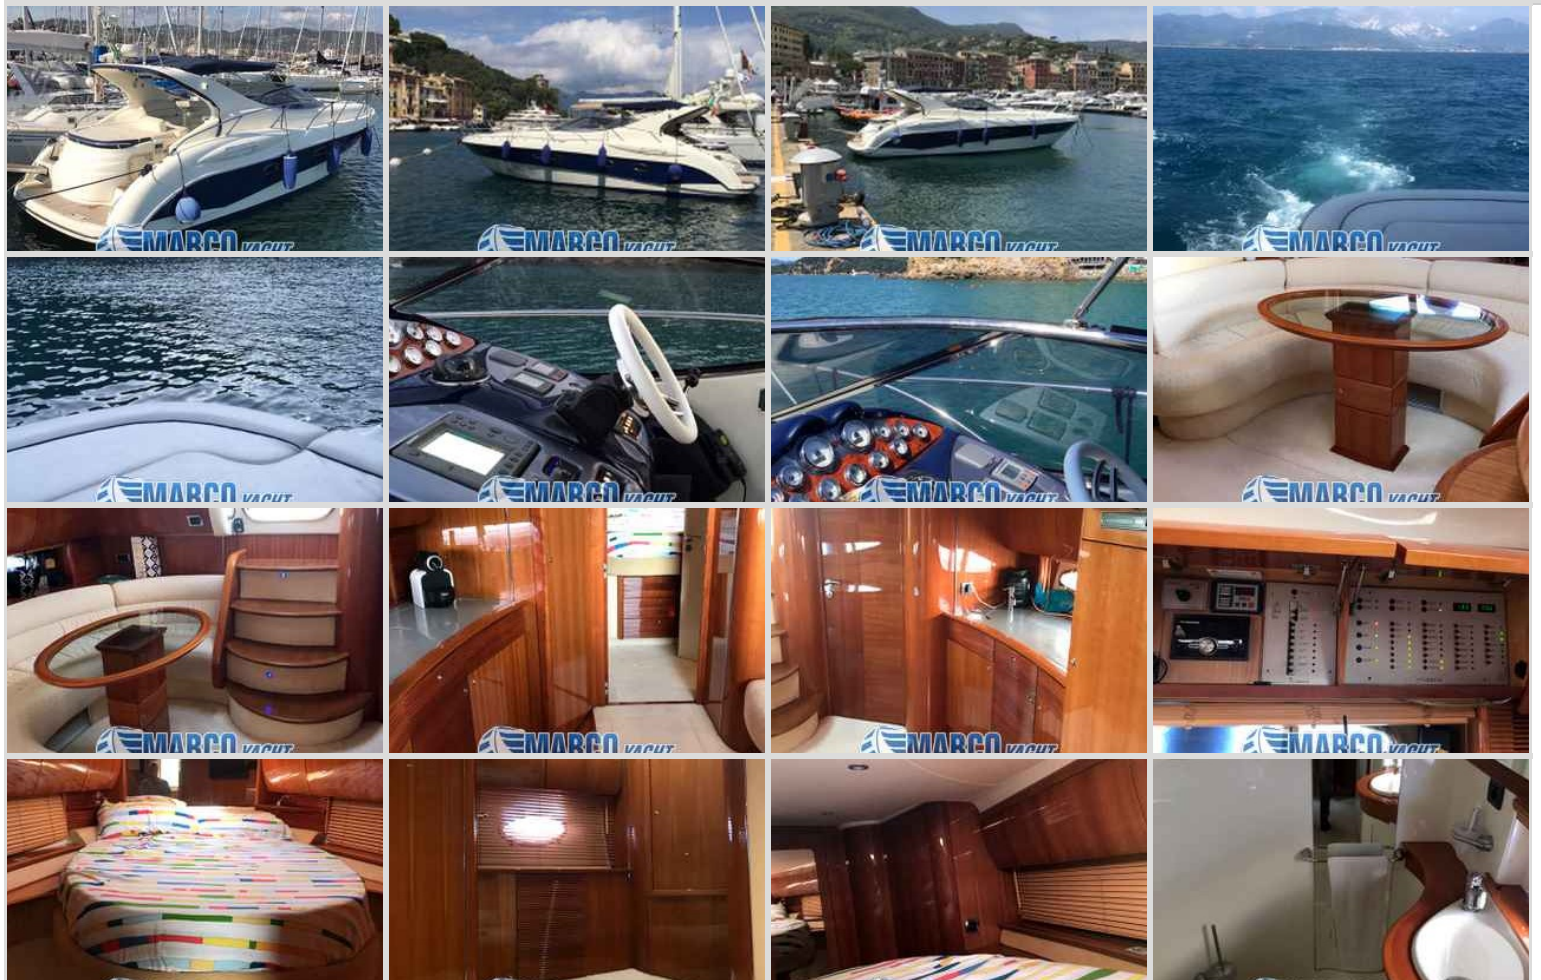

Plank of stern

Heating

Anchor windlass

Swimming ladder

Tent cockpit

Other

Anchor

Tender

Teak Cockpit

Hydrolic Gangway

Interiors

Interior arrangement:-bow master cabin with double bed, private bathroom with shower box;
-Poppz guest cabin with two single beds and private bathroom;
-Spacious and comfortable Dinette with sofa convertible in bed 24 inch Tv, U and full kitchen with fridge, microwave and cooker hob.

Equipment

Accessories:-air conditioning-heating-cushions-bow thruster-aft-cockpit teak-cockpit shower-bathing ladder-disappearing hydraulic passerelle-cockpit Awning-
electric windlass-Led lights-full Polish hull and deck (white)-Blue coating-complete safety equipment-TV-Tender-external fridge

Instrumentation

Full instrumentation:-compass, GPS plotter VHF-electronic-Handcuffs-, Fishfinder,-autopilot commands flap-control bow thruster-Radar speed Log

Further information

boat in excellent condition-teak deck access steps-full-coverage hood driver seat and dash-air conditioning-5 kw mase generator – bow thruster-windlass by remote control-rollers launch slipway tender-electro-hydraulic retractable gangway-black and grey water tanks-grill in cockpit-tender + fb-safety equipments beyond 12 miles-tents 2015-always serviced

The particulars are believed to be correct but not guaranteed

Photos Gobbi Atlantis 42