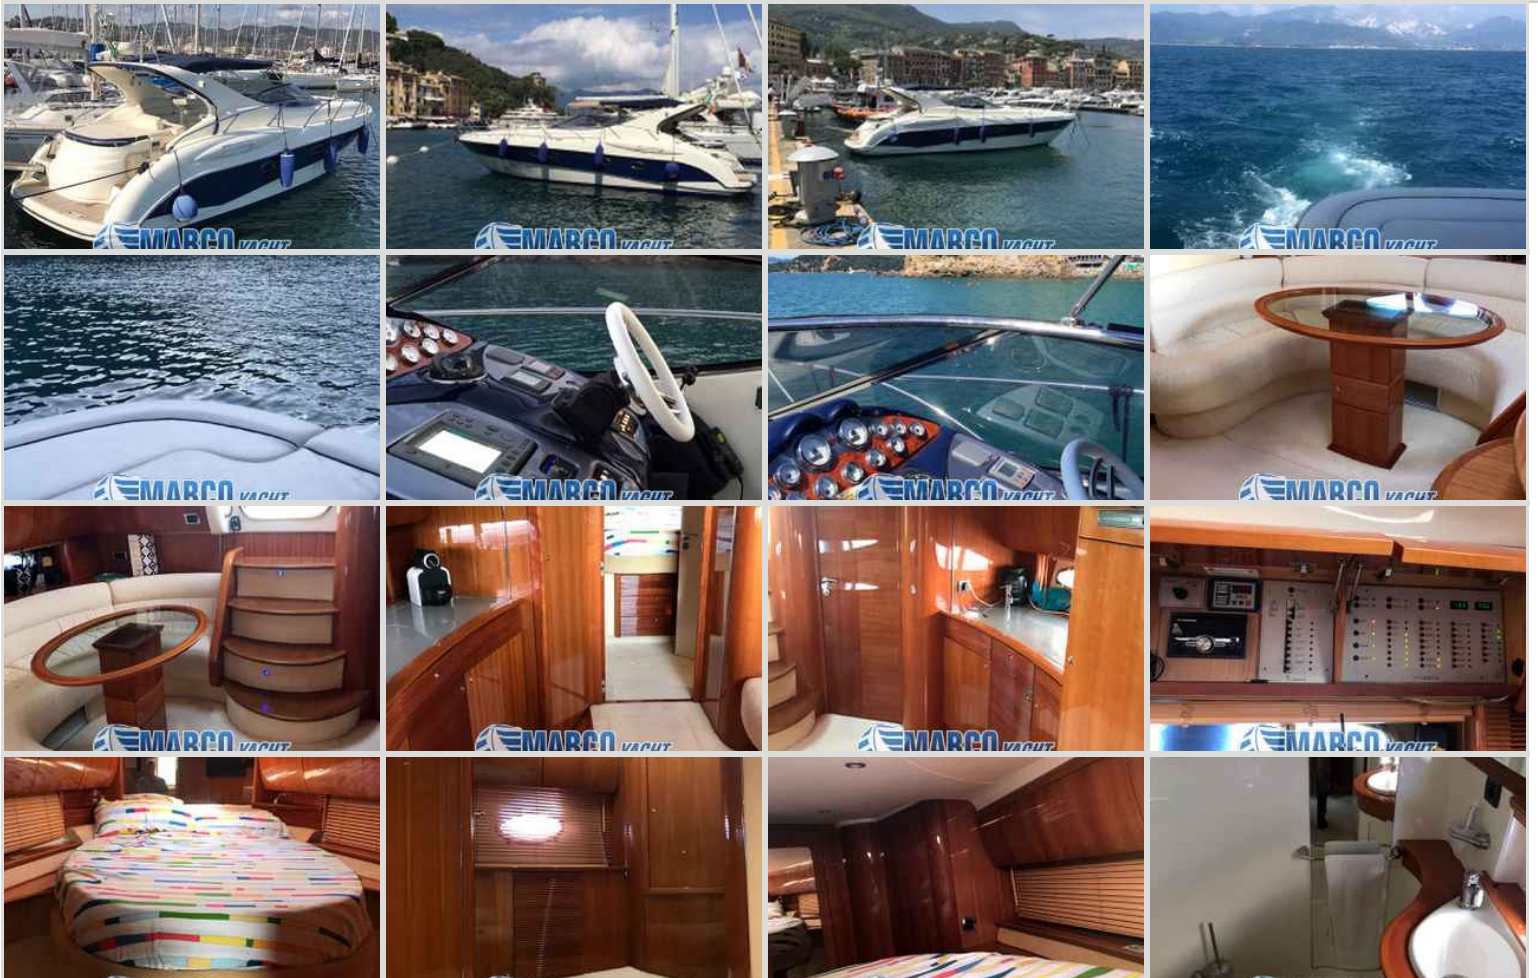

Plank of stern

Heating

Anchor windlass

Swimming ladder

Tent cockpit

Other

Anchor

Tender

Teak Cockpit

Hydrolic Gangway

Interiors

Interior arrangement:-bow master cabin with double bed, private bathroom with shower box;
-Poppz guest cabin with two single beds and private bathroom;
-Spacious and comfortable Dinette with sofa convertible in bed 24 inch Tv, U and full kitchen with fridge, microwave and cooker hob.

Equipment

Accessories:-air conditioning-heating-cushions-bow thruster-aft-cockpit teak-cockpit shower-bathing ladder-disappearing hydraulic passerelle-cockpit Awning-
electric windlass-Led lights-full Polish hull and deck (white)-Blue coating-complete safety equipment-TV-Tender-external fridge

Instrumentation

Full instrumentation:-compass, GPS plotter VHF-electronic-Handcuffs-, Fishfinder,-autopilot commands flap-control bow thruster-Radar speed Log

Further information

boat in excellent condition-teak deck access steps-full-coverage hood driver seat and dash-air conditioning-5 kw mase generator – bow thruster-windlass by remote control-rollers launch slipway tender-electro-hydraulic retractable gangway-black and grey water tanks-grill in cockpit-tender + fb-safety equipments beyond 12 miles-tents 2015-always serviced

The particulars are believed to be correct but not guaranteed

Photos Gobbi Atlantis 42