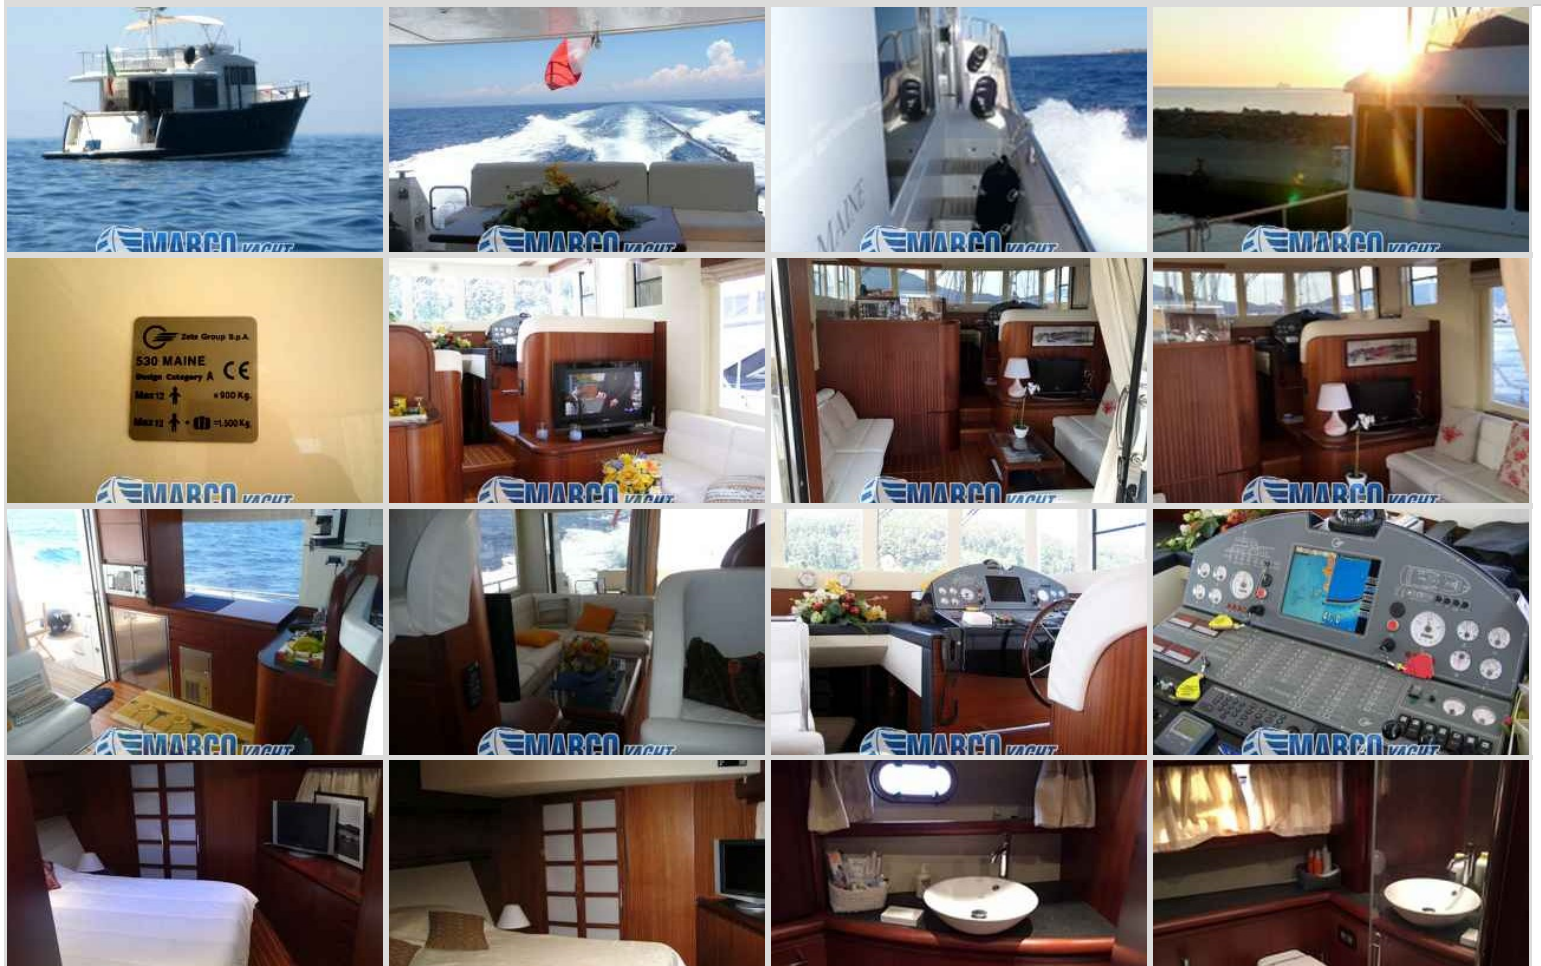

Other

- Anchor
- Teak Cockpit
- Hydraulic Gangway

Interiors

Internal layout:

- Cabin with double bed and bathroom with shower
- VIP cabin with French bed
- Guest cabin with flat beds and bathroom with shower
- Stern estuary crew cabin with service
- Double dinette and full kitchen with stove, 2 fridges, ice maker, microwave

Equipment

Accessories:

- Hydraulic gangway
- Teak cockpit
- Complete cushions
- Bow thruster
- Swimming ladder
- Stern plank in teak
- Outdoor kitchen
- Speakers in the cockpit
- Adjustable lighthouse
- Flaps
- Bilge pumps
- Electric winch
- N.2 winches aft

Instrumentation

Instrumentation :

- N.2 gps color cartographic plotter
- No. 2 ecoscandagli
- Radio vhf
- Automatic pilot
- Compass
- Stereo

The particulars are believed to be correct but not guaranteed

Photos CANTIERI ESTENSI Main 530